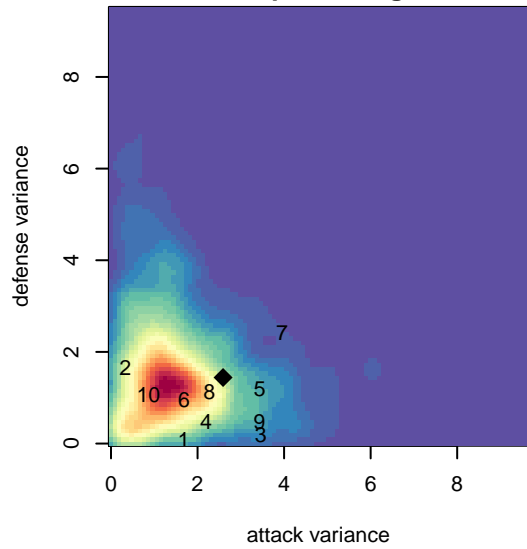

South Whidbey Reign G01

South Whidbey SC
, WA
G01 total strength=1191
attack=4.64 defense=3.25
fall league = NPSL Div 2 (01) U17

alt names used:

Venues played:
2017 Crossfire Select U17 Gold
2017 NPSL Division 2 (01) U17
2017 WYS Presidents Cup G01 Division 2

South Whidbey Reign G01
Dots are actual minus expected GF (blue circles) and GA (red triangles).
Blue line is smoothed change in attack strength. Red is smoothed change in defense strength.

**attack and defense variance (black dot)
relative to other teams
and top 10 in region**