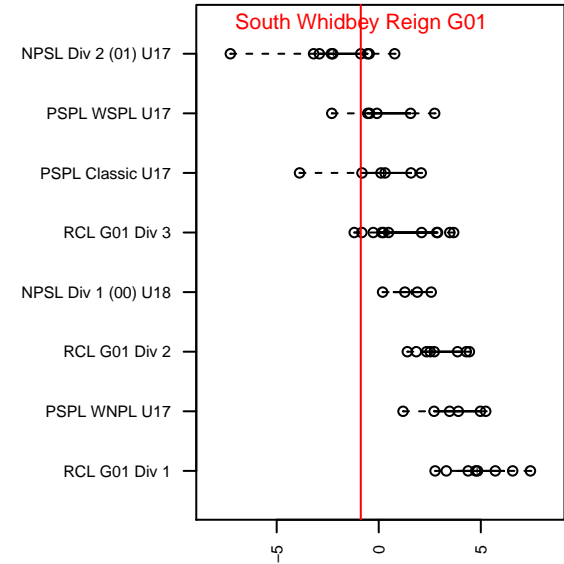

**attack and defense rating
relative to others at age
and all opponents in last 13 months**