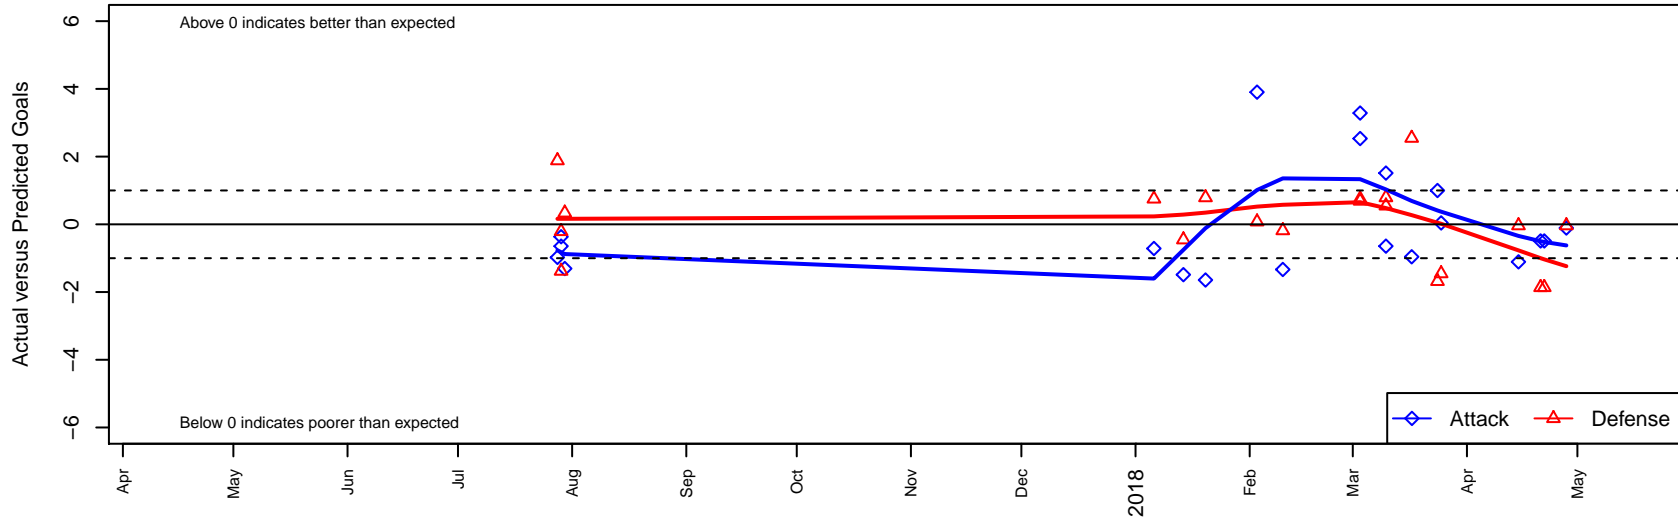

South Whidbey Reign G01

South Whidbey SC
, WA
G01 total strength=1191
attack=4.64 defense=3.25
fall league = NPSL Div 2 (01) U17

alt names used:

Venues played:
2017 Crossfire Select U17 Gold
2017 NPSL Division 2 (01) U17
2017 WYS Presidents Cup G01 Division 2

South Whidbey Reign G01
Dots are actual minus expected GF (blue circles) and GA (red triangles).
Blue line is smoothed change in attack strength. Red is smoothed change in defense strength.

**attack and defense variance (black dot)
relative to other teams
and top 10 in region**