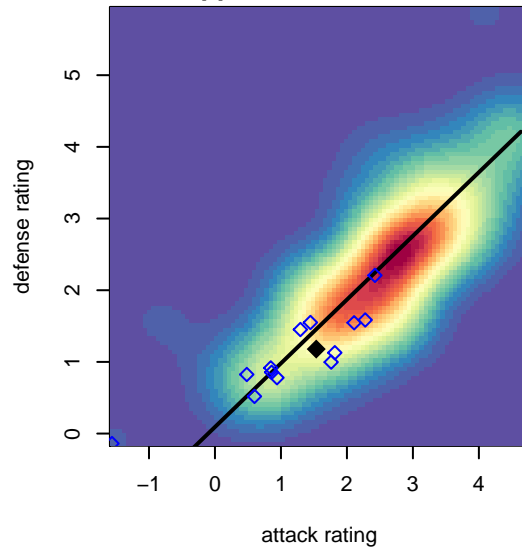

**attack and defense rating
relative to others at age
and all opponents in last 13 months**