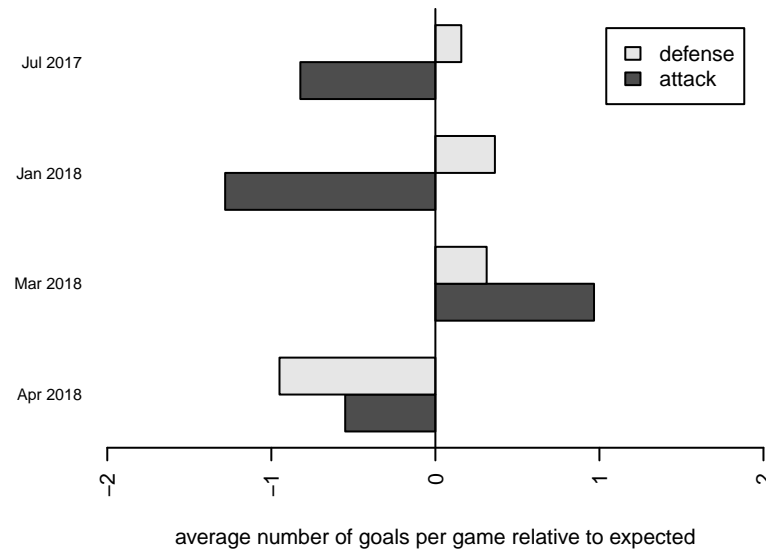

Performance relative to 13 month average