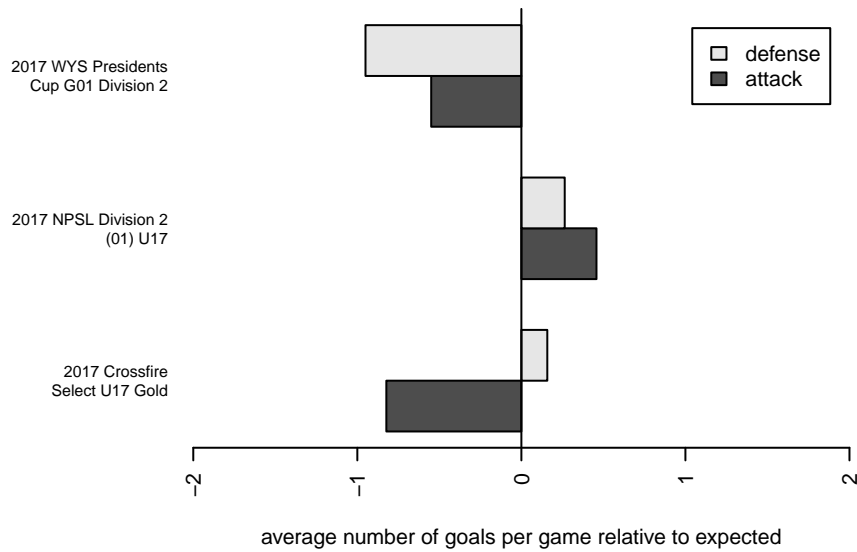

Performance relative to 13 month average